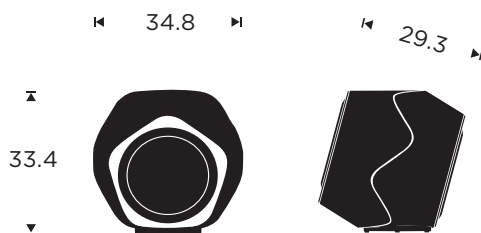

A dynamic, wireless subwoofer fusing stylish lines with impactful bass.

Beolab 19 delivers exceptional bass to enhance the mood and depth of cinematic experiences by channeling the raw impact of its stunning power. To top it off, the freedom of wireless simplicity and the ability to compensate for physical placement in the room allows you to find the perfect spot for the Beolab 19 in your home.

BASIC

**Product dimensions W x H x D**

34.8 x 33.4 x 29.3 cm

**Placement**

· Floor

**Weight**

15.4 kg

**Recommended Room Size**